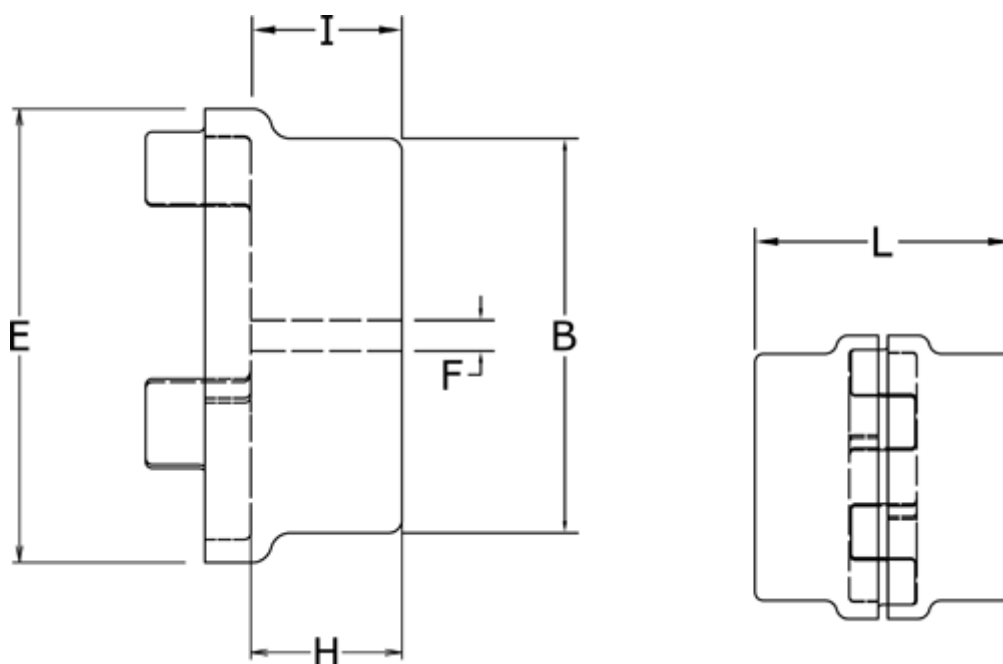

Data Sheet

Article number: 3304042BGG

Description: Coupling hub 42/55B
GG Cast iron, Predrilled

Measures

B	= 95
E	= 95
F	= -
H	= 50
I	= -
L	= 126
Max. bore mm	= 55